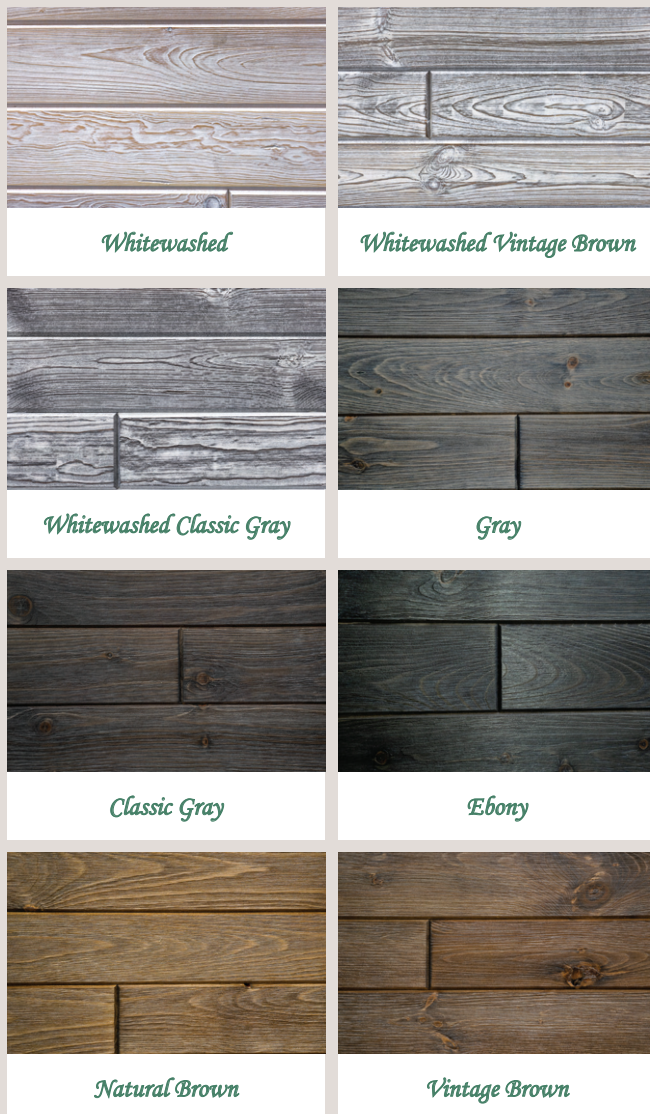

**Colors**

**Specifications**

**Application:** Interior & Exterior Covered Walls & Ceilings  
*(Whitewashed colors recommended for conditioned interior space only)*

**Species:** 100% Solid White Pine Wood

**Grade:** Product of Premium

**Face Width:** 5" (+/- 1/16th")

**Texture:** Distressed

**Mill:** T&G, End Matched, V-groove

**Manufactured In:** Lancaster, PA

**Trims:** Trim Packages in Coordinating Colors